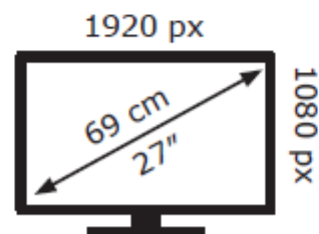

ENERG

LG Electronics

27BN650Y

26 kWh/1000h

2019/2013