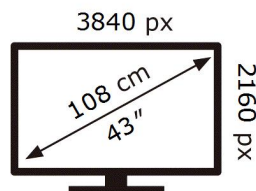

ENERG

SAMSUNG

BE43A-H

70 kWh/1000h

ABCDEF **G**

HDR

103 kWh/1000h

2019/2013