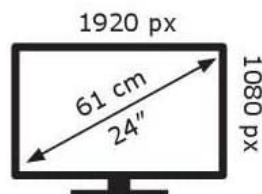

ENERG ⚡

IIYAMA CORPORATION

G2470HSU-B1

19 kWh/1000h

2019/2013