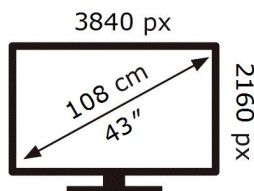

ENERG

SAMSUNG

GQ43QN90CAT

54 kWh/1000h

ABCDEF **G**

114 kWh/1000h

2019/2013