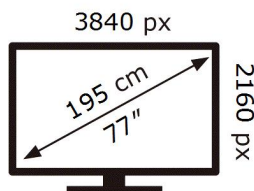

ENERG

SAMSUNG

GQ77S95CAT

131 kWh/1000h

ABCDEF **G**

252 kWh/1000h

2019/2013