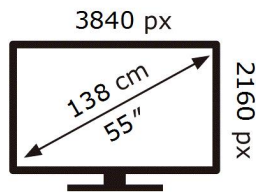

ENERG 

SAMSUNG

VH55R-R

153 kWh/1000h

2019/2013